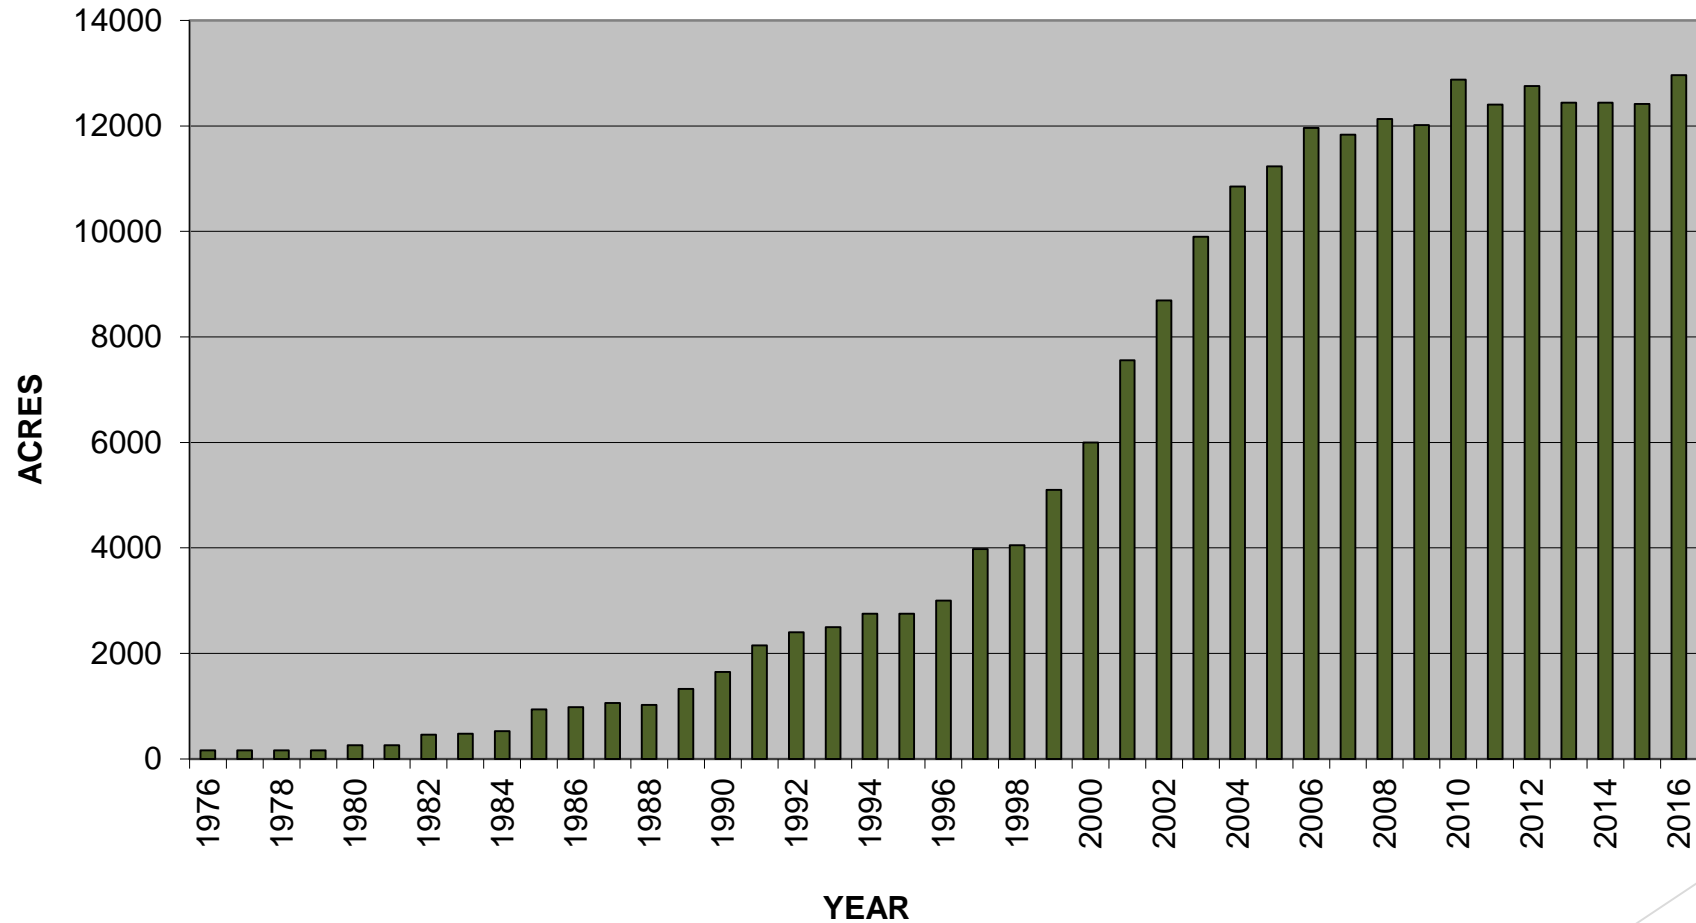

**Kevin Green
Greenview Farms
DeWitt, IA**

Greenview Farms 2016

- ▶ 11538 acres cash rented
- ▶ 1422 acres custom farmed
- ▶ Farm in 7 Iowa counties: Clinton, Jackson, Jones, Linn, Cedar, Scott and Muscatine

Greenview Farms rental history

Greenview Farms 2016

- ▶ Cash rent from over 70 landowners
- ▶ Average: 189 acres per owner
- ▶ Range of acres: 0.85 to 1,667

What We Don't Do:

- ▶ Own Sprayers
- ▶ Own Semi-trucks
- ▶ Own Buildings
- ▶ Store Grain